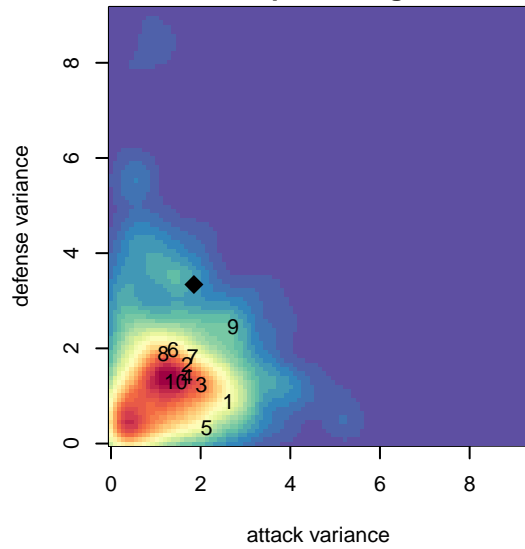

# PCU Black B00

Portland City United SC  
 Portland, OR  
 B00 total strength=1219  
 attack=4.95 defense=3.68  
 fall league = PTT B00 Div 1 Green

alt names used:  
 PCU 00B Black  
 PCU 00B Black  
 PCU 00B BLACK  
 PCU 00B Black

Venues played:  
 2015 Clash At the Border Silver/Bronze U15  
 2015 PCU Summer Classic U15 Silver  
 2015 PTT B00 Division 1 Green  
 2015 OYS Presidents Cup B00

**PCU Black B00**  
 Dots are actual minus expected GF (blue circles) and GA (red triangles).  
 Blue line is smoothed change in attack strength. Red is smoothed change in defense strength.

**attack and defense variance (black dot)  
relative to other teams  
and top 10 in region**

**attack and defense rating  
relative to others at age  
and all opponents in last 13 months**

**Performance relative to 13 month average**