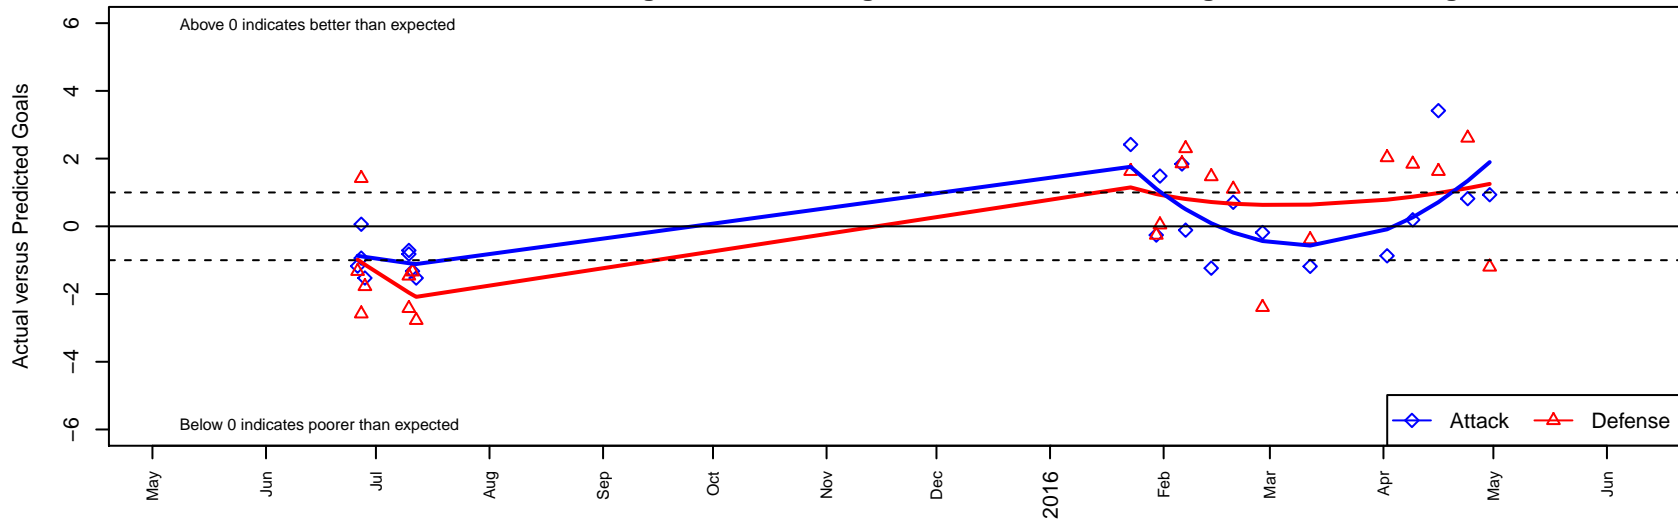

# PCU Black B00

Portland City United SC  
 Portland, OR  
 B00 total strength=1219  
 attack=4.95 defense=3.68  
 fall league = PTT B00 Div 1 Green

alt names used:  
 PCU 00B Black  
 PCU 00B Black  
 PCU 00B BLACK  
 PCU 00B Black

Venues played:  
 2015 Clash At the Border Silver/Bronze U15  
 2015 PCU Summer Classic U15 Silver  
 2015 PTT B00 Division 1 Green  
 2015 OYS Presidents Cup B00

**PCU Black B00**  
 Dots are actual minus expected GF (blue circles) and GA (red triangles).  
 Blue line is smoothed change in attack strength. Red is smoothed change in defense strength.

**attack and defense variance (black dot)  
relative to other teams  
and top 10 in region**

**attack and defense rating  
relative to others at age  
and all opponents in last 13 months**

**Performance relative to 13 month average**